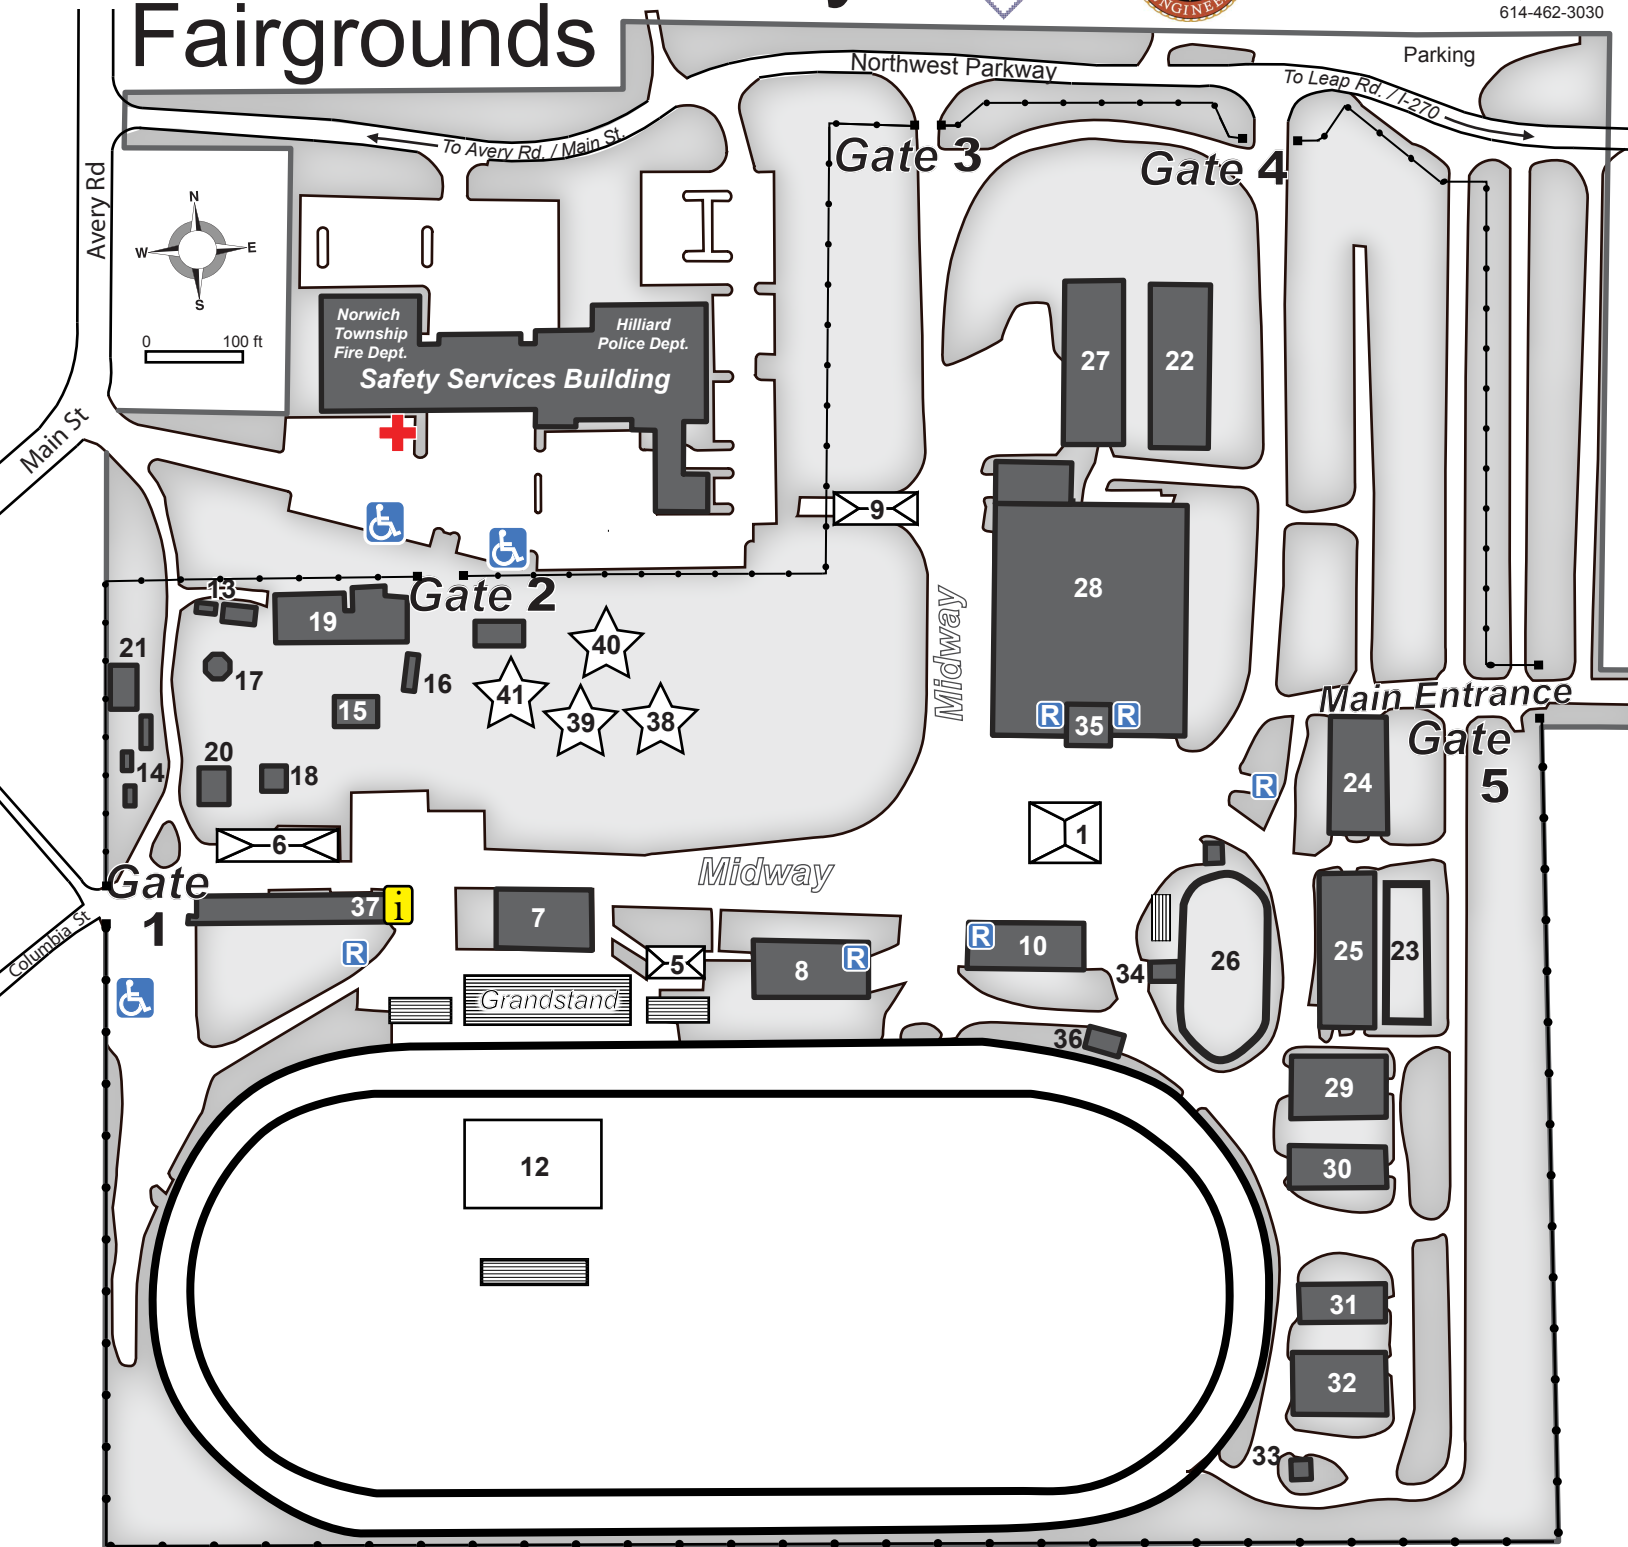

Franklin County Fairgrounds

Dean C. Ringle, P.E., P.S.
Franklin County Engineer
970 Dublin Rd.
Columbus, OH 43215
614-462-3030

Symbols

- First Aid
- Handicapped Parking
- Information / Lost & Found
- Restrooms
- Bleachers
- Building
- Event Area
- Tent

Activities

- 1 4-H / Jr. Activities Tent
- 2
- 3
- 4
- 5 County Engineer's Tent
- 6 County Sheriff's Tent
- 7 Dellinger Building: Exhibits
- 8 Edwards Building: Home & Fine Arts Exhibits
- 9 Entertainment Tent
- 10 Ganyard Building: 4-H & Campfire
- 11
- 12 Pulling Pad / Demolition Derby

Historic Village

- 13 Barn
- 14 Caboose
- 15 Church
- 16 Covered Bridge
- 17 Gazebo
- 18 Log House
- 19 Porter-Datz Museum
- 20 Schoolhouse
- 21 Train Station

Livestock

- 22 4-H Horse Barn
- 23 4-H Horse Warm Up Ring
- 24 4-H Saddle Horse Barn
- 25 4-H Saddle Horse Barn
- 26 4-H Saddle Horse Ring
- 27 Cattle Barn
- 28 G.A. Burke Building: Livestock & Poultry
- 29 Race Horse Barn
- 30 Race Horse Barn
- 31 Race Horse Barn
- 32 Race Horse Barn

Services

- 33 Farrier's Shop
- 34 Judge's Stand
- 35 Junior Fair Office
- 36 Rigsby Building / Speed Office
- 37 Secretary's Office

Events

- 38 First Bite Fishing Tank
- 39 Mike Hemmelgarn Gone Mutts
- 40 Jesse & James
- 41 No Joe the Clown